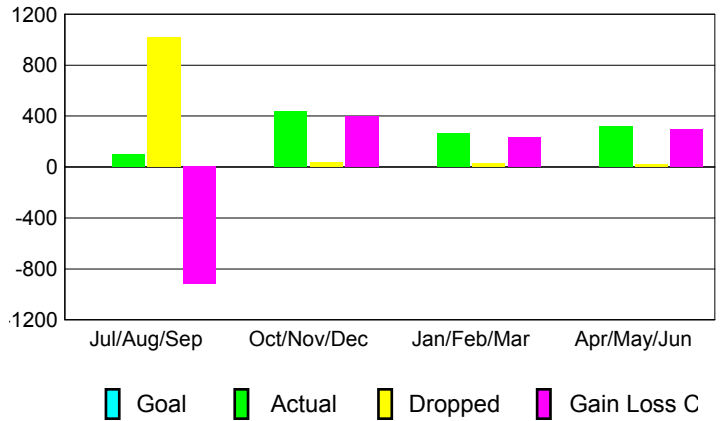

GMT: **PAUL CHOR HO FAN**

Location: **CHINA**

GMT CA: **5**

CLUBS

Month	New Club Goal	Actual New Clubs	Actual Dropped Clubs	Gain/Loss of Clubs
2012-2013				
Jul/Aug/Sep		1	0	1
Oct/Nov/Dec		6	0	6
Jan/Feb/Mar		5	1	4
Apr/May/Jun		4	1	3
Totals		16	2	14

Club Results 2012-2013

Goal, New, Dropped, Gain/Loss

MEMBERSHIP

Month	Net Memb Goal	Actual New Memb	Actual Dropped Memb	Gain/Loss of Memb
2012-2013				
Jul/Aug/Sep		100	1018	-918
Oct/Nov/Dec		438	39	399
Jan/Feb/Mar		260	30	230
Apr/May/Jun		316	21	295
Totals		1114	1108	6

Membership Results 2012-2013

Goal, New, Dropped, Gain/Loss

YTD Status Quo Clubs 2012-2013

Status Quo Clubs Compared to Status Quo Members

Gender Comparison 2012-2013

Club Gain/Loss 2012-2013

Membership Gain/Loss 2012-2013