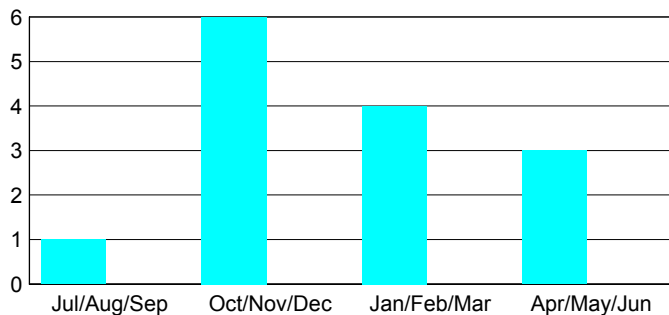

Club Results 2012-2013

Goal, New, Dropped, Gain/Loss

MEMBERSHIP

Month	Net Memb Goal	Actual New Memb	Actual Dropped Memb	Gain/Loss of Memb
2012-2013				
Jul/Aug/Sep		100	1018	-918
Oct/Nov/Dec		438	39	399
Jan/Feb/Mar		260	30	230
Apr/May/Jun		316	21	295
Totals		1114	1108	6

Membership Results 2012-2013

Goal, New, Dropped, Gain/Loss

YTD Status Quo Clubs 2012-2013

Status Quo Clubs Compared to Status Quo Members

Gender Comparison 2012-2013

Club Gain/Loss 2012-2013

Membership Gain/Loss 2012-2013