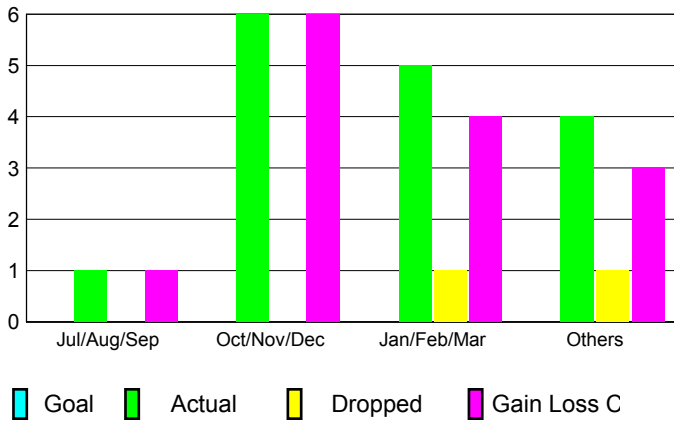

GMT: **PAUL CHOR HO FAN**

Location: **CHINA**

GMT CA: **5**

CLUBS

Month	New Club Goal	Actual New Clubs	Actual Dropped Clubs	Gain/Loss of Clubs
2012-2013				
Jul/Aug/Sep		1	0	1
Oct/Nov/Dec		6	0	6
Jan/Feb/Mar		5	1	4
Apr/May/Jun		4	1	3
Totals		16	2	14

Club Results 2012-2013

Goal, New, Dropped, Gain/Loss

MEMBERSHIP

Month	Net Memb Goal	Actual New Memb	Actual Dropped Memb	Gain/Loss of Memb
2012-2013				
Jul/Aug/Sep		100	1018	-918
Oct/Nov/Dec		438	39	399
Jan/Feb/Mar		260	30	230
Apr/May/Jun		316	21	295
Totals		1114	1108	6